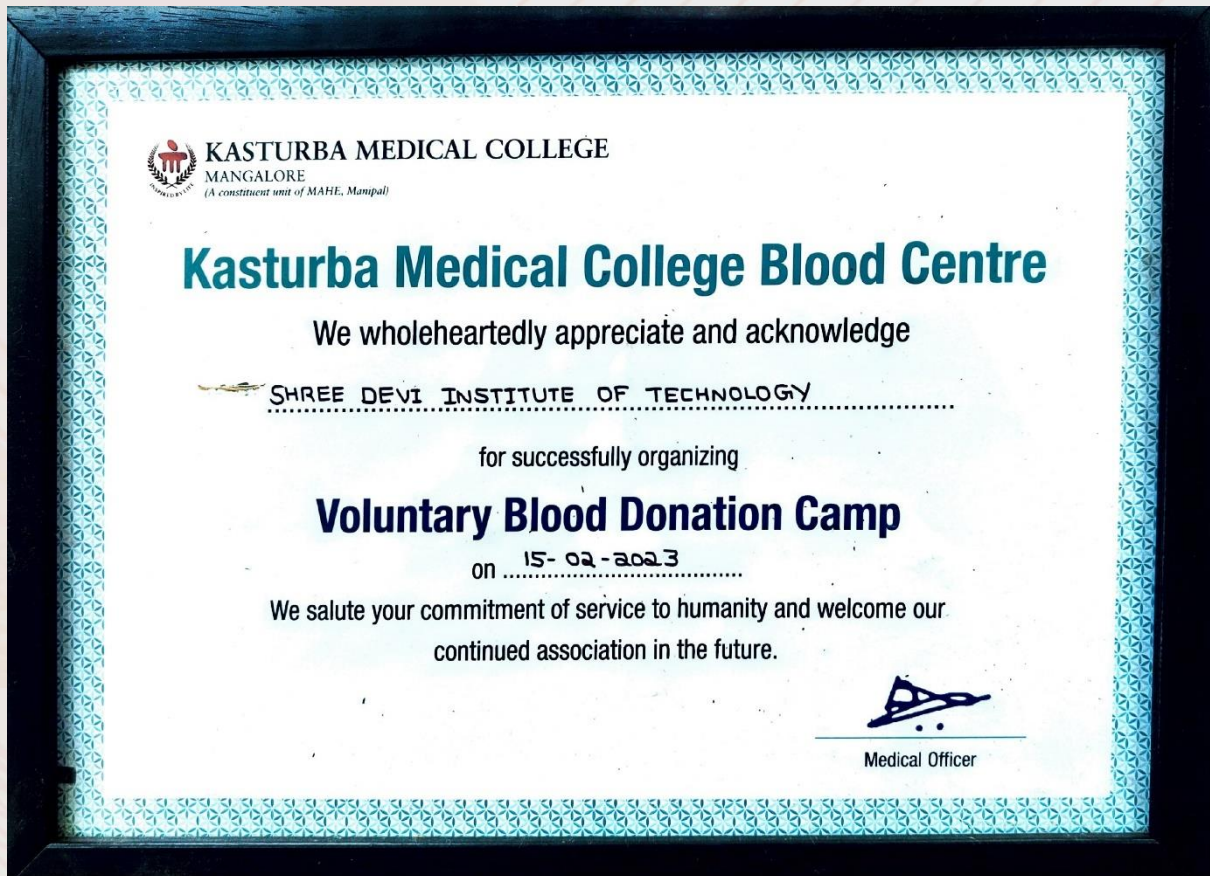

Awarded as Women of Substance Award from Global TV

SHREE DEVI INSTITUTE OF TECHNOLOGY

A UNIT OF SHREE DEVI EDUCATION TRUST(R)

(Approved by AICTE, New Delhi, Affiliated to Visvesvaraya Technological University, Recognised by Govt. of Karnataka)

**Awarded as token of Appreciation from KMC hospital for conducting Blood Donation
Camp**

SHREE DEVI INSTITUTE OF TECHNOLOGY

A UNIT OF SHREE DEVI EDUCATION TRUST(R)

(Approved by AICTE, New Delhi, Affiliated to Visvesvaraya Technological University, Recognised by Govt. of Karnataka)