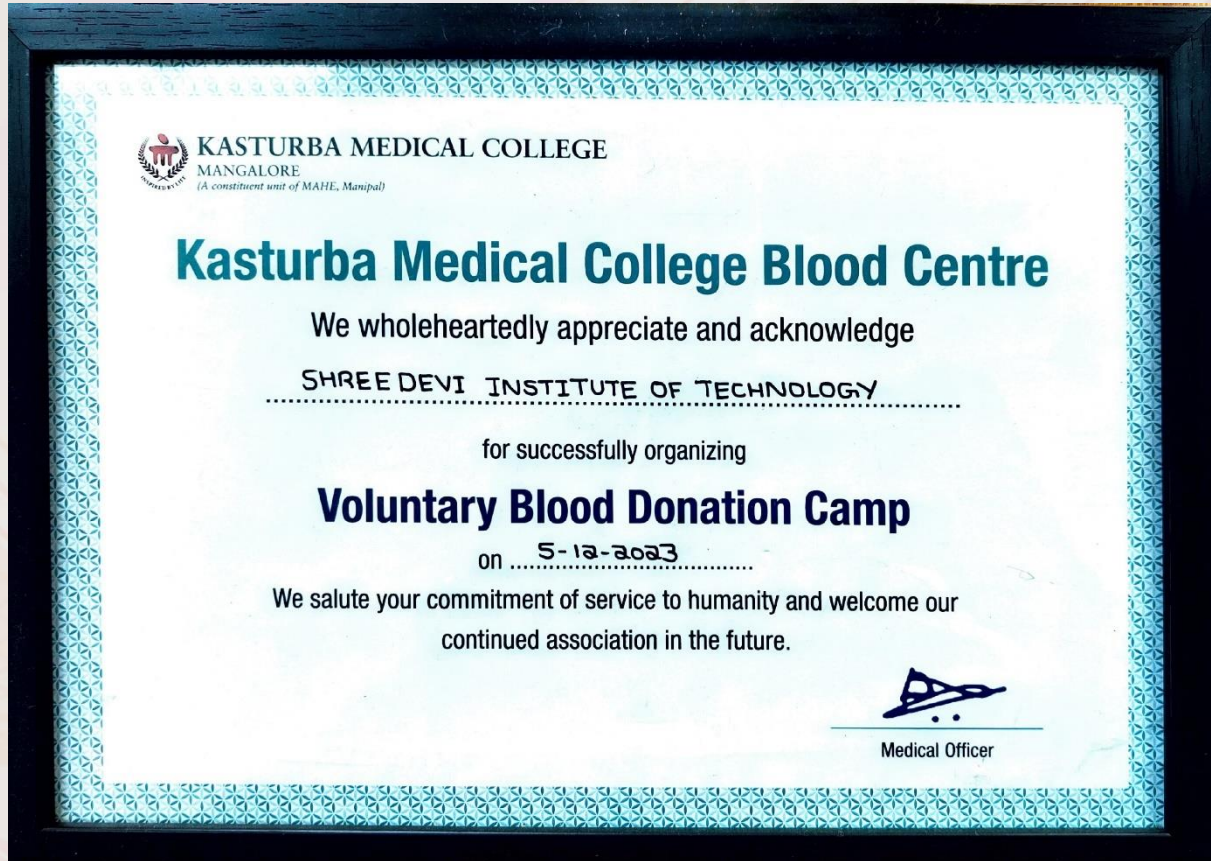

**Awarded as token of Appreciation from KMC hospital for conducting Blood Donation
Camp**

SHREE DEVI INSTITUTE OF TECHNOLOGY

A UNIT OF SHREE DEVI EDUCATION TRUST(R)

(Approved by AICTE, New Delhi, Affiliated to Visvesvaraya Technological University, Recognised by Govt. of Karnataka)

Awarded as token of Appreciation from KMC hospital for conducting
Blood Donation Camp

SHREE DEVI INSTITUTE OF TECHNOLOGY

A UNIT OF SHREE DEVI EDUCATION TRUST(R)

(Approved by AICTE, New Delhi, Affiliated to Visvesvaraya Technological University, Recognised by Govt. of Karnataka)